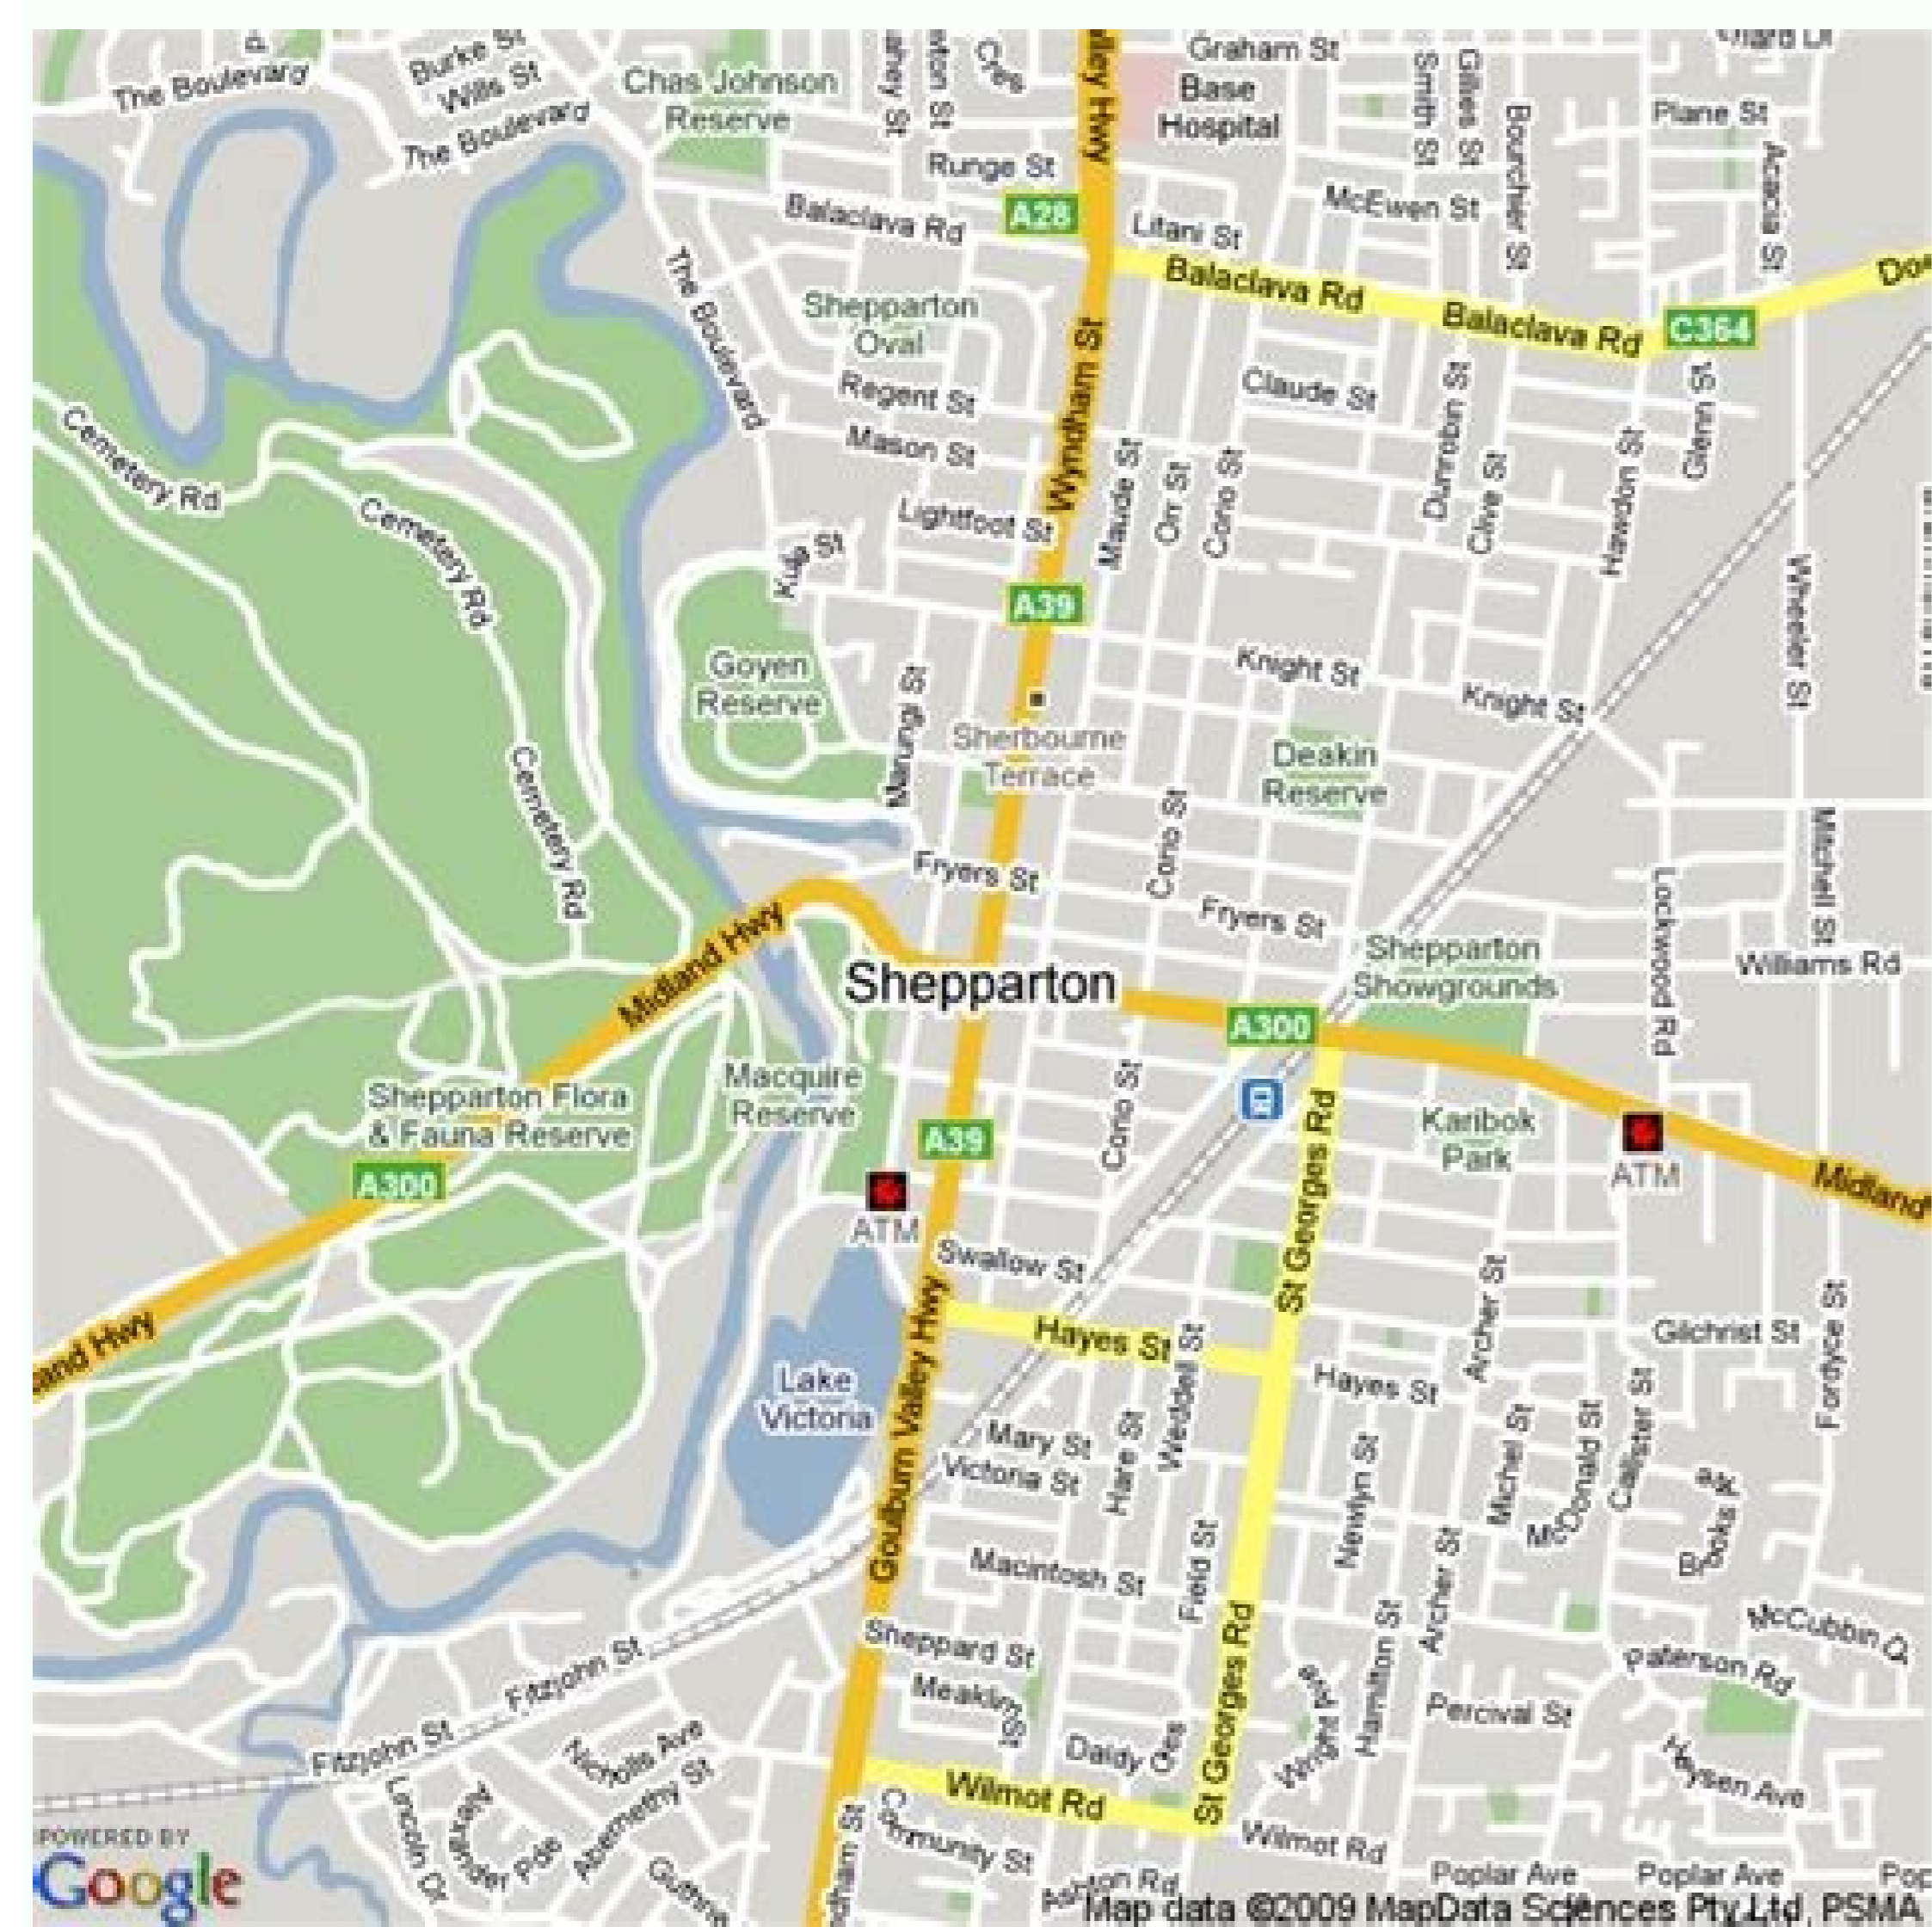

**Bendigo google map**

I'm not robot  reCAPTCHA

**Continue**

Google maps street view bendigo. Google map bendigo victoria. Google maps wagga to bendigo. Bendigo google maps. Melbourne to bendigo google map. Google maps bendigo directions.